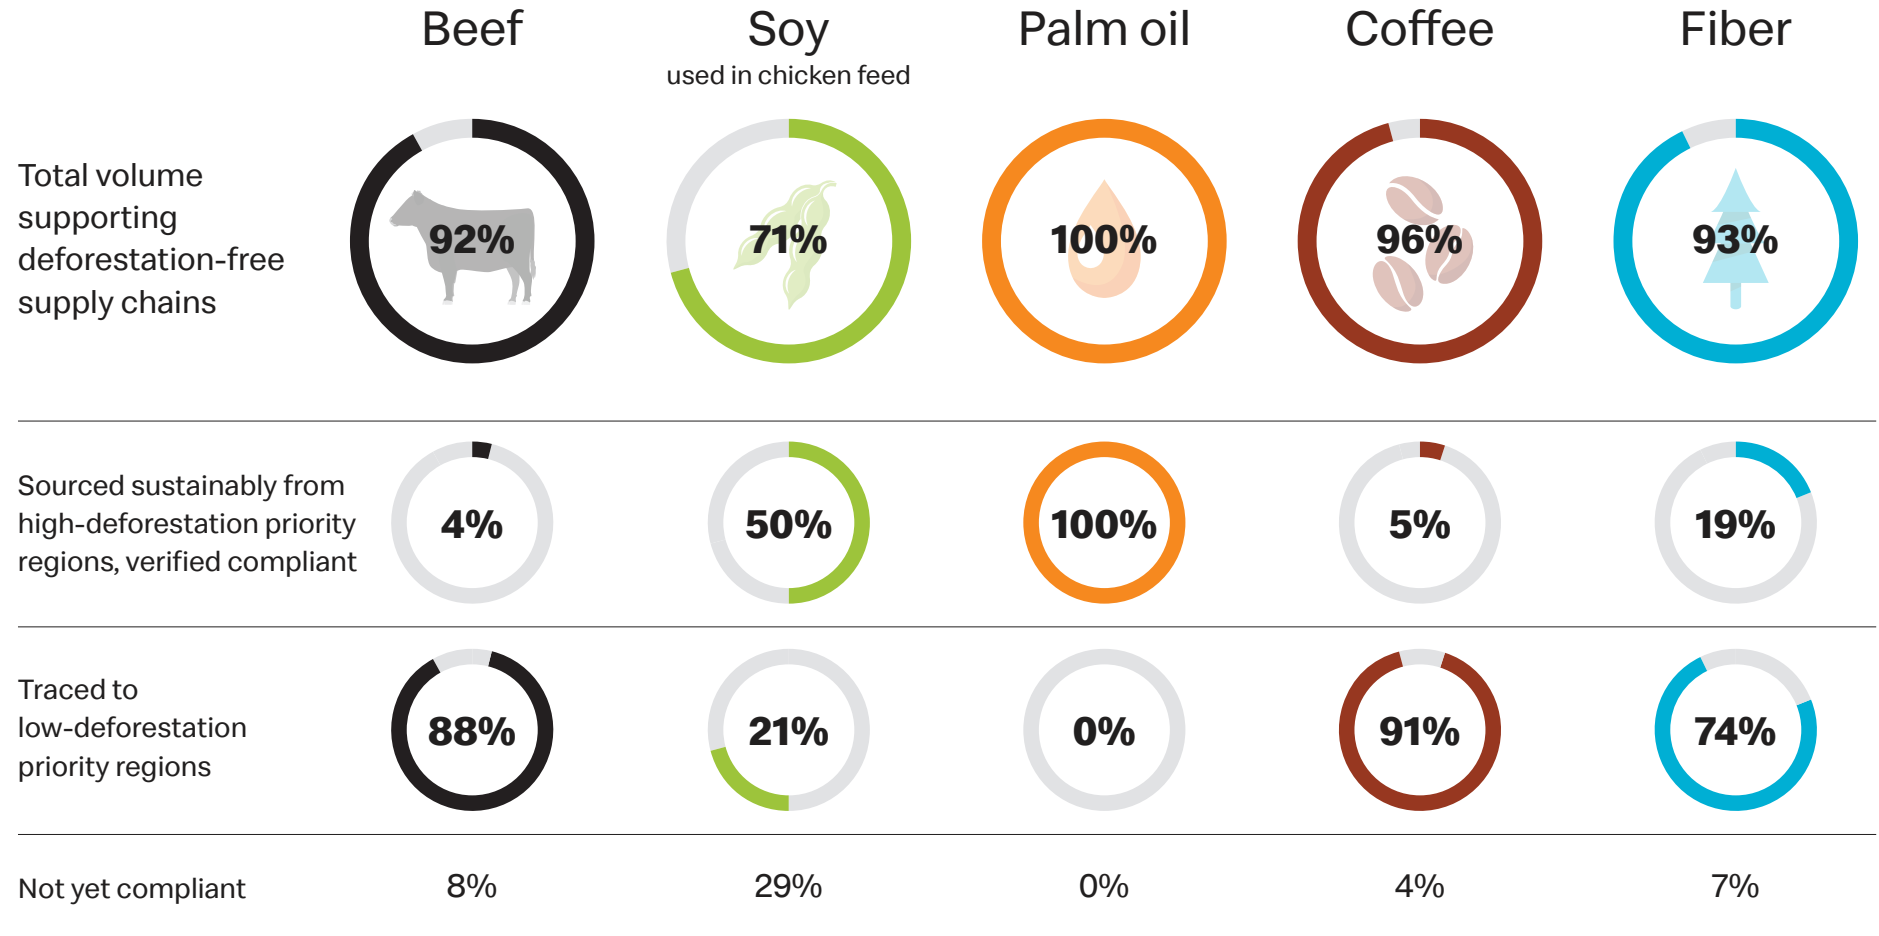

Our Commitment on Forests

Our Priority Commodities

Volumes supporting deforestation-free supply chains,* 2019

* **“Supporting deforestation-free supply chains”** refers to commodities in our supply chains that are either traced back to low-deforestation priority regions, or sourced sustainably from high-deforestation priority regions and comply with the certification or verification schemes as defined on the McDonald’s [Conserving Forests web page](#).