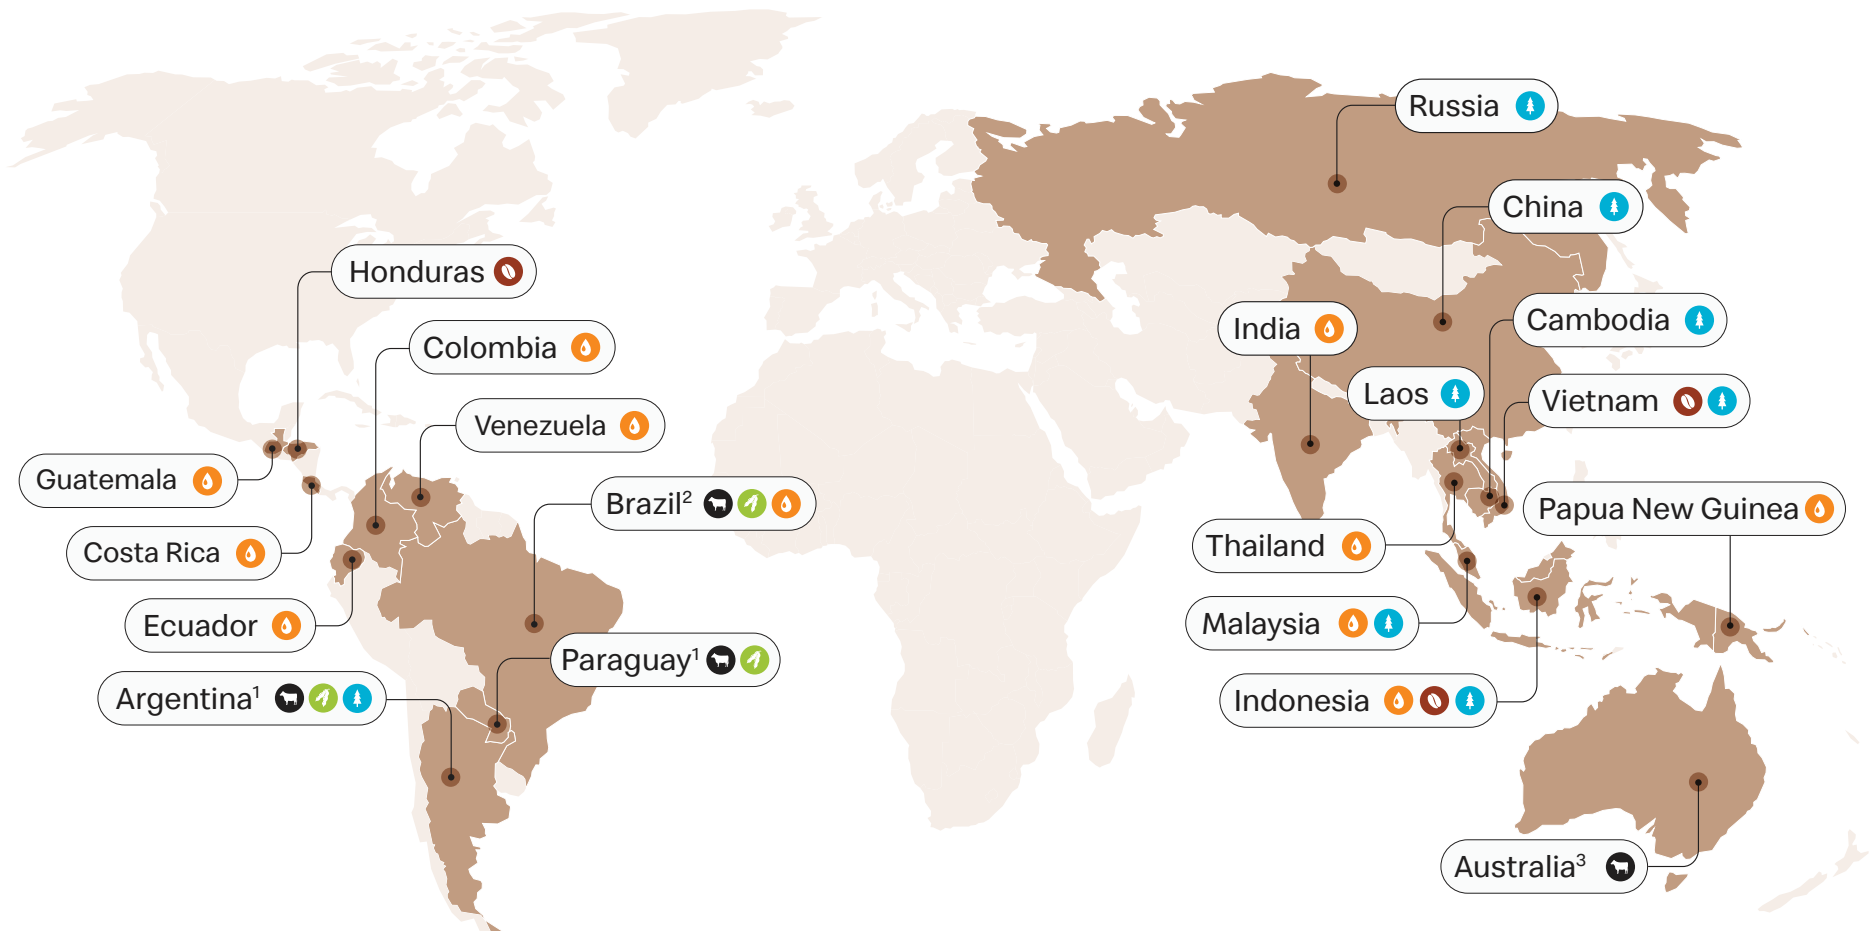

Our Commitment on Forests priority regions

Beef

Soy

Palm oil

Coffee

Fiber

Priority biome/region:

- 1 The Chaco in Argentina and Paraguay
- 2 The Amazon and Cerrado in Brazil
- 3 Queensland in Australia